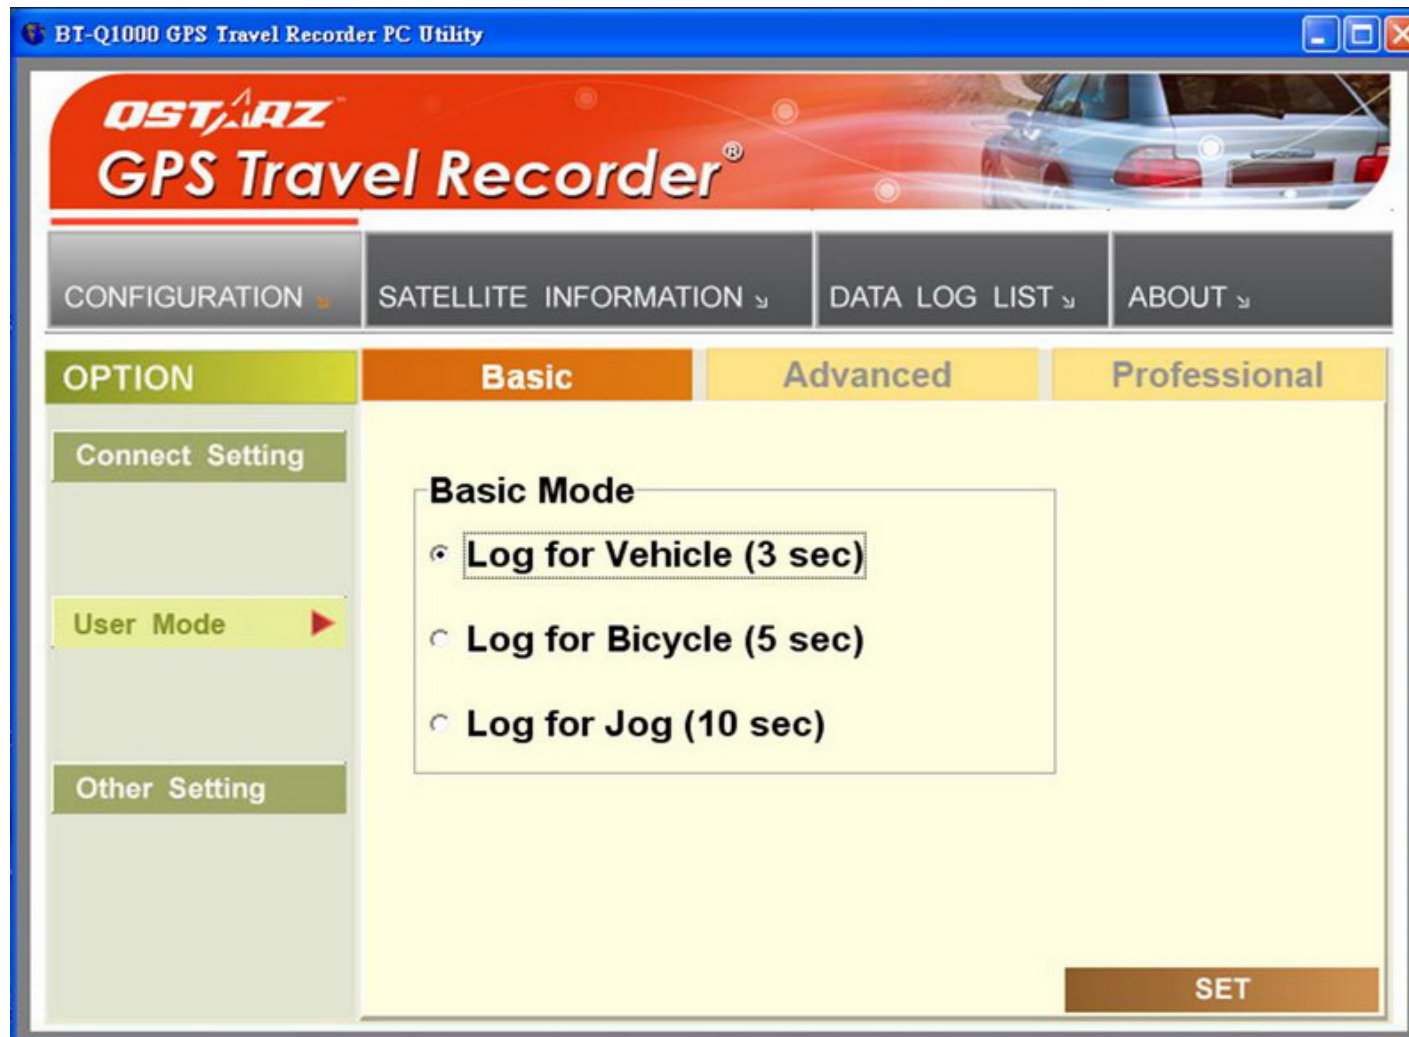

Product Review-2

POI Button

Record Point of Interest by push of a button

USB connectivity

for Utility Setting and Downloading the route

Dual LOG mode

NAV (Nav.+Log) and LOG (Log) Modes

100,000 waypoints

Log over 100,000 waypoints

Multi-Mode Setting

Vehicle / Bicycle / Jog mode

3 level Log mode

Basic / Advanced / Professional level

Mix to Log

by Time / Distance / Speed

Google Earth Integration

Show your trip on Google Earth

DOUBLE 32®

User Friendly-Basic

User Friendly-Advanced

User Friendly-Professional