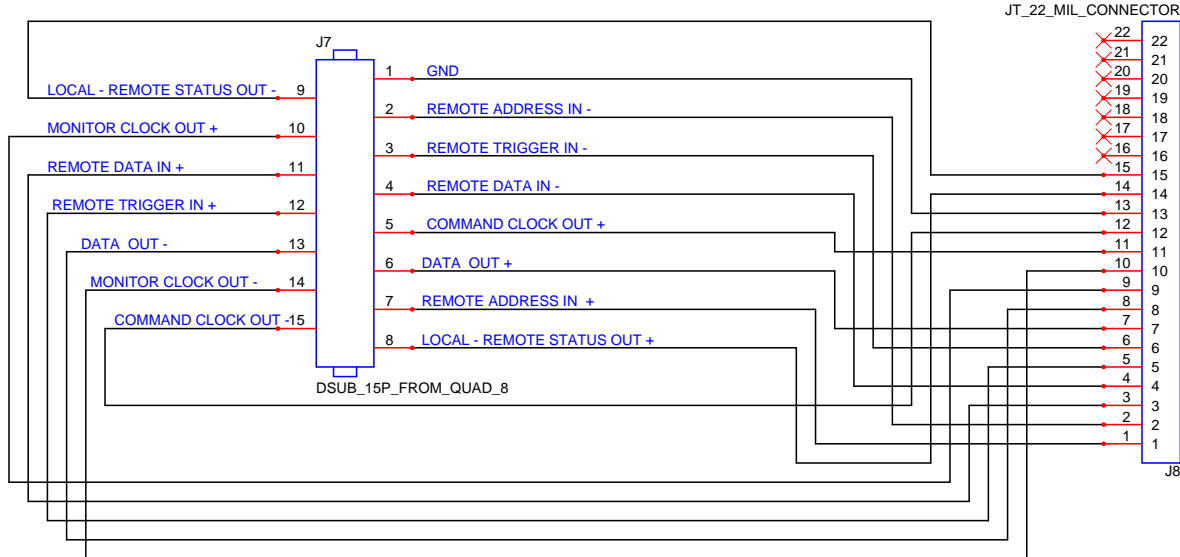

ONL4234			
Title: WJ8888 SYNCHRONOUS IO INTERFACE			
Project: QUAD 8	File: Root.sch	Page: 1/3	
Number: Doc. Number	Date: 12/11/2005	Rev.: 4.0	

ONL4234		
<b>Title:</b> WJ8888 SYNCHRONOUS IO INTERFACE		
<b>Project:</b> QUAD 8	<b>File:</b> Root.sch	<b>Page:</b> 2/3
<b>Number:</b> Doc. Number	<b>Date:</b> 28/10/2005	<b>Rev.:</b> 1.0

- LOCAL - REMOTE STATUS OUT - RED
- LOCAL - REMOTE STATUS OUT + PURPLE - WHITE
- GND BLUE-WHITE
- COMMAND CLOCK OUT - GREEN - BLACK
- COMMAND CLOCK OUT + GREEN - WHITE
- MONITOR CLOCK OUT - YELLOW - BLACK
- MONITOR CLOCK OUT + PINK - BLACK
- DATA OUT - ORANGE - BLACK
- DATA OUT + ORANGE - WHITE
- REMOTE TRIGGER IN - RED - BLACK
- REMOTE TRIGGER IN + GREY - BLACK
- REMOTE DATA IN - GREEN
- REMOTE DATA IN + BLUE
- REMOTE ADDRESS IN - BLACK - WHITE
- REMOTE ADDRESS IN + BLACK