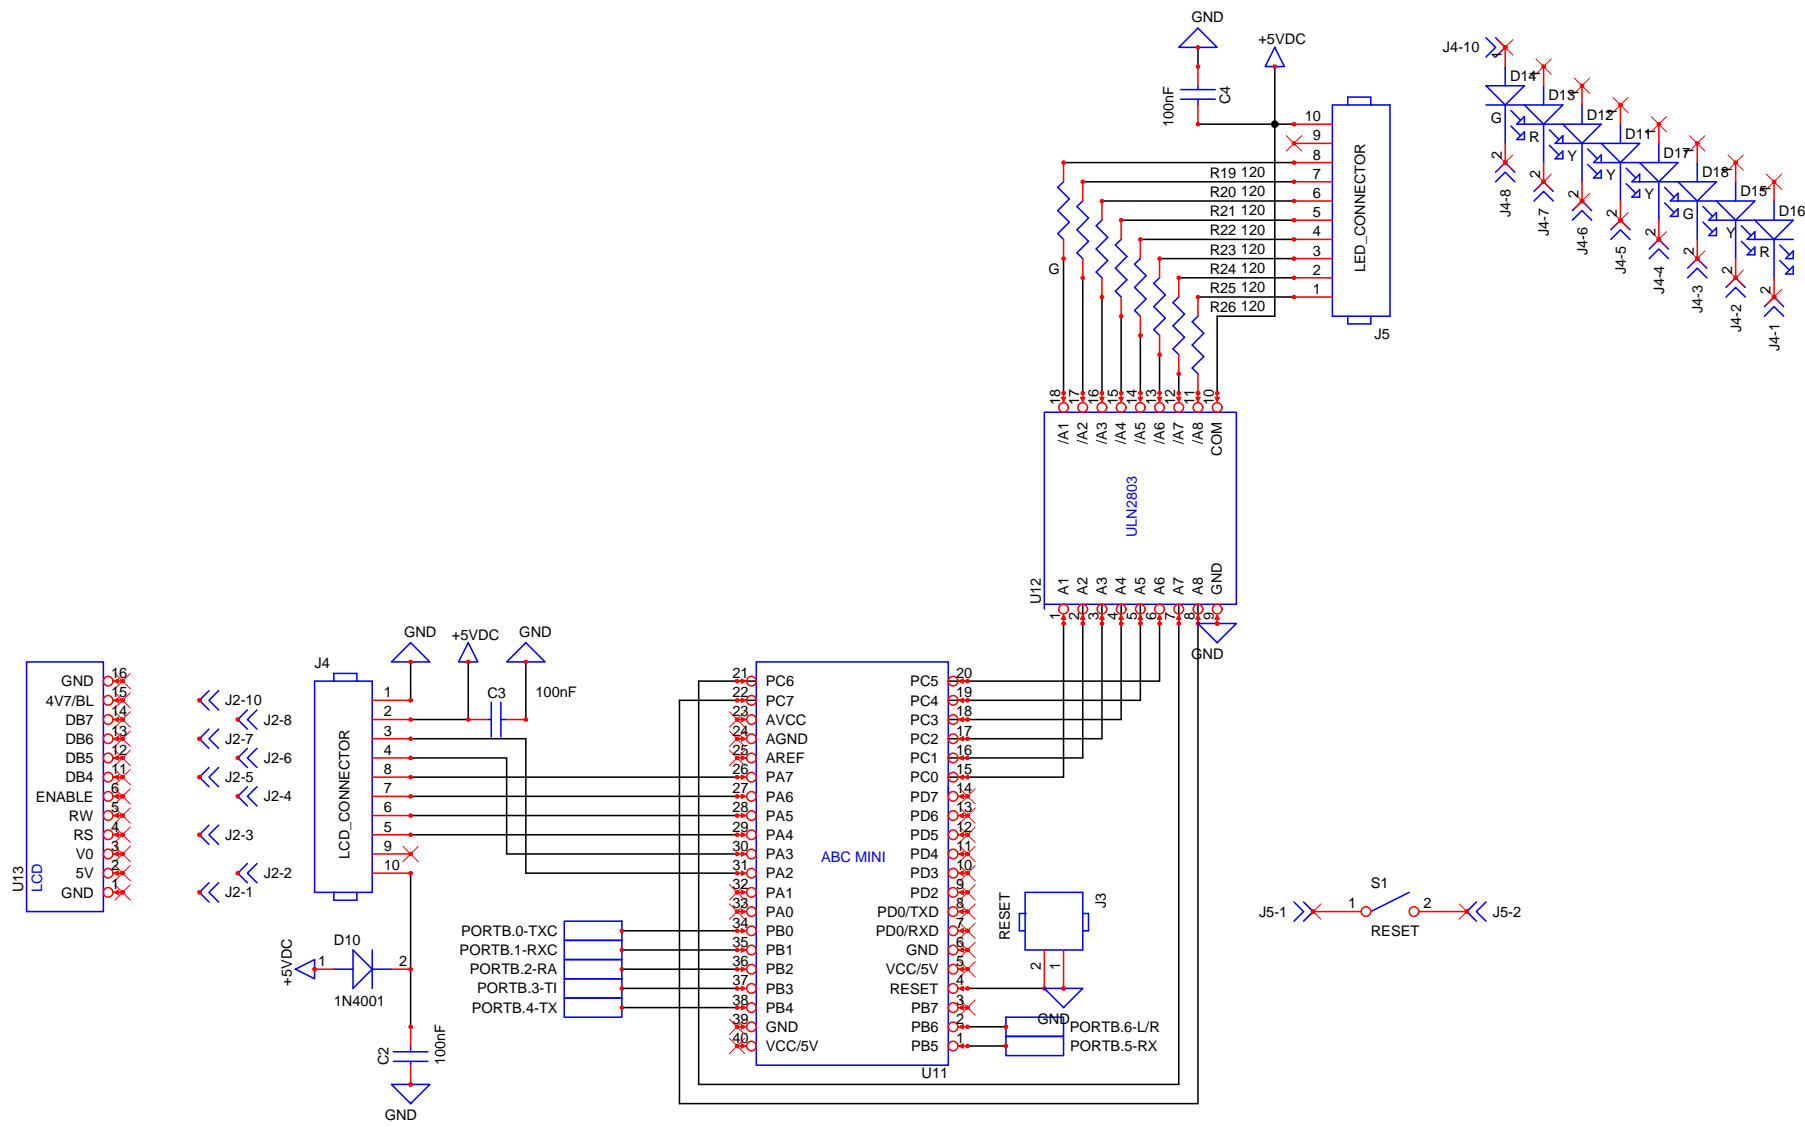

ONL4234			
Title: WJ8888 SYNCHRONOUS IO INTERFACE			
Project: QUAD 8	File: Root.sch	Page: 1/3	
Number: Doc. Number	Date: 12/11/2005	Rev.: 4.0	

ONL4234		
<b>Title:</b> WJ8888 SYNCHRONOUS IO INTERFACE		
<b>Project:</b> QUAD 8	<b>File:</b> Root.sch	<b>Page:</b> 2/3
<b>Number:</b> Doc. Number	<b>Date:</b> 28/10/2005	<b>Rev.:</b> 1.0

- LOCAL - REMOTE STATUS OUT - RED
- LOCAL - REMOTE STATUS OUT + PURPLE - WHITE
- GND BLUE-WHITE
- COMMAND CLOCK OUT - GREEN - BLACK
- COMMAND CLOCK OUT + GREEN - WHITE
- MONITOR CLOCK OUT - YELLOW - BLACK
- MONITOR CLOCK OUT + PINK - BLACK
- DATA OUT - ORANGE - BLACK
- DATA OUT + ORANGE - WHITE
- REMOTE TRIGGER IN - RED - BLACK
- REMOTE TRIGGER IN + GREY - BLACK
- REMOTE DATA IN - GREEN
- REMOTE DATA IN + BLUE
- REMOTE ADDRESS IN - BLACK - WHITE
- REMOTE ADDRESS IN + BLACK

ONL4234			
Title: INTERCONNECTING CABLES			
Project: QUAD 8	File: Root.sch	Page: 3/3	
Number: Doc. Number	Date: 01/01/2006	Rev.: 1.0	