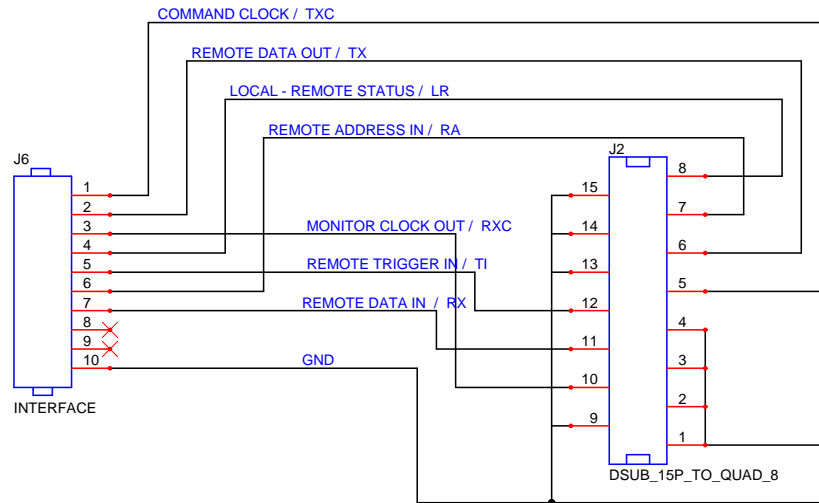

ONL4234			
Title: WJ8888 SYNCHRONOUS IO INTERFACE			
Project: QUAD 8	File: Root.sch	Page: 1/3	
Number: Doc. Number	Date: 12/11/2005	Rev.: 4.0	

ONL4234		
<b>Title:</b> WJ8888 SYNCHRONOUS IO INTERFACE		
<b>Project:</b> QUAD 8	<b>File:</b> Root.sch	<b>Page:</b> 2/3
<b>Number:</b> Doc. Number	<b>Date:</b> 28/10/2005	<b>Rev.:</b> 1.0

- LOCAL - REMOTE STATUS OUT - RED
- LOCAL - REMOTE STATUS OUT + PURPLE - WHITE
- GND BLUE-WHITE
- COMMAND CLOCK OUT - GREEN - BLACK
- COMMAND CLOCK OUT + GREEN - WHITE
- MONITOR CLOCK OUT - YELLOW - BLACK
- MONITOR CLOCK OUT + PINK - BLACK
- DATA OUT - ORANGE - BLACK
- DATA OUT + ORANGE - WHITE
- REMOTE TRIGGER IN - RED - BLACK
- REMOTE TRIGGER IN + GREY - BLACK
- REMOTE DATA IN - GREEN
- REMOTE DATA IN + BLUE
- REMOTE ADDRESS IN - BLACK - WHITE
- REMOTE ADDRESS IN + BLACK

ONL4234			
Title: INTERCONNECTING CABLES			
Project: QUAD 8	File: Root.sch	Page: 3/3	
Number: Doc. Number	Date: 01/01/2006	Rev.: 1.0	