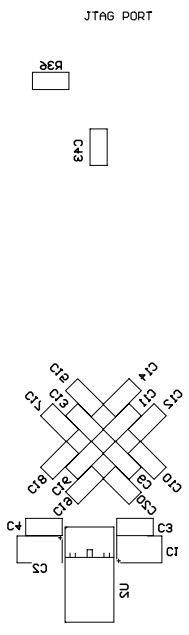

Title		
Size	Number	Revision
A3		
Date:	18-Mar-2007	Sheet of
File:	C:\Documents and Settings\Vincent\Desktop\maxlab3\maxlab.ddb	

Title		
Size	Number	Revision
B		
Date:	18-Mar-2007	Sheet of
File:	C:\Documents and Settings\Vincent\Desktop\Drawlab\maxlab.ddb	

Title		
Size	Number	Revision
B		
Date:	18-Mar-2007	Sheet of
File:	C:\Documents and Settings\Vincent\Desktop\Drawlab5\maxlab.ddb	

Title		
Size	Number	Revision
B		
Date:	18-Mar-2007	Sheet of
File:	C:\Documents and Settings\Vincent\Desktop\Drawlab\maxlab.ddb	

J8

- ESR1
- ISR1
- SSR1
- OSR1
- ER1
- CS+4
- CS+2

CLOCK OSCILLATOR