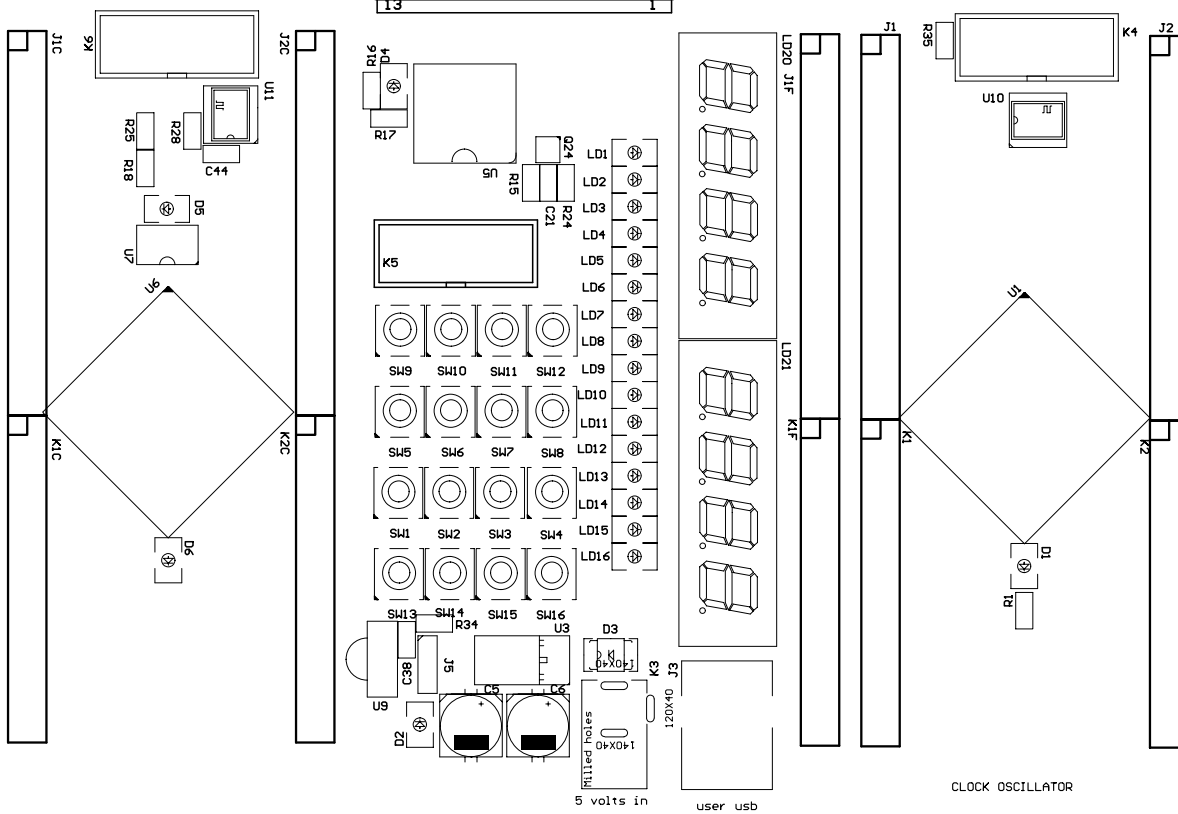

Title		
Size	Number	Revision
A3		
Date:	18-Mar-2007	Sheet of
File:	C:\Documents and Settings\Vincent\Desktop\maxlab3\maxlab.ddb	

Title		
Size	Number	Revision
B		
Date:	18-Mar-2007	Sheet of
File:	C:\Documents and Settings\Vincent\Desktop\Drawlab\maxlab.ddb	

Title		
Size	Number	Revision
B		
Date:	18-Mar-2007	Sheet of
File:	C:\Documents and Settings\Vincent\Desktop\Drawlab5\maxlab.ddb	

Title		
Size	Number	Revision
B		
Date:	18-Mar-2007	Sheet of
File:	C:\Documents and Settings\Vincent\Desktop\Drawlab\maxlab.ddb	

J8

- ESR1
- ISR1
- SSR1
- OSR1
- ER1
- CS+4
- CS+2

CLOCK OSCILLATOR