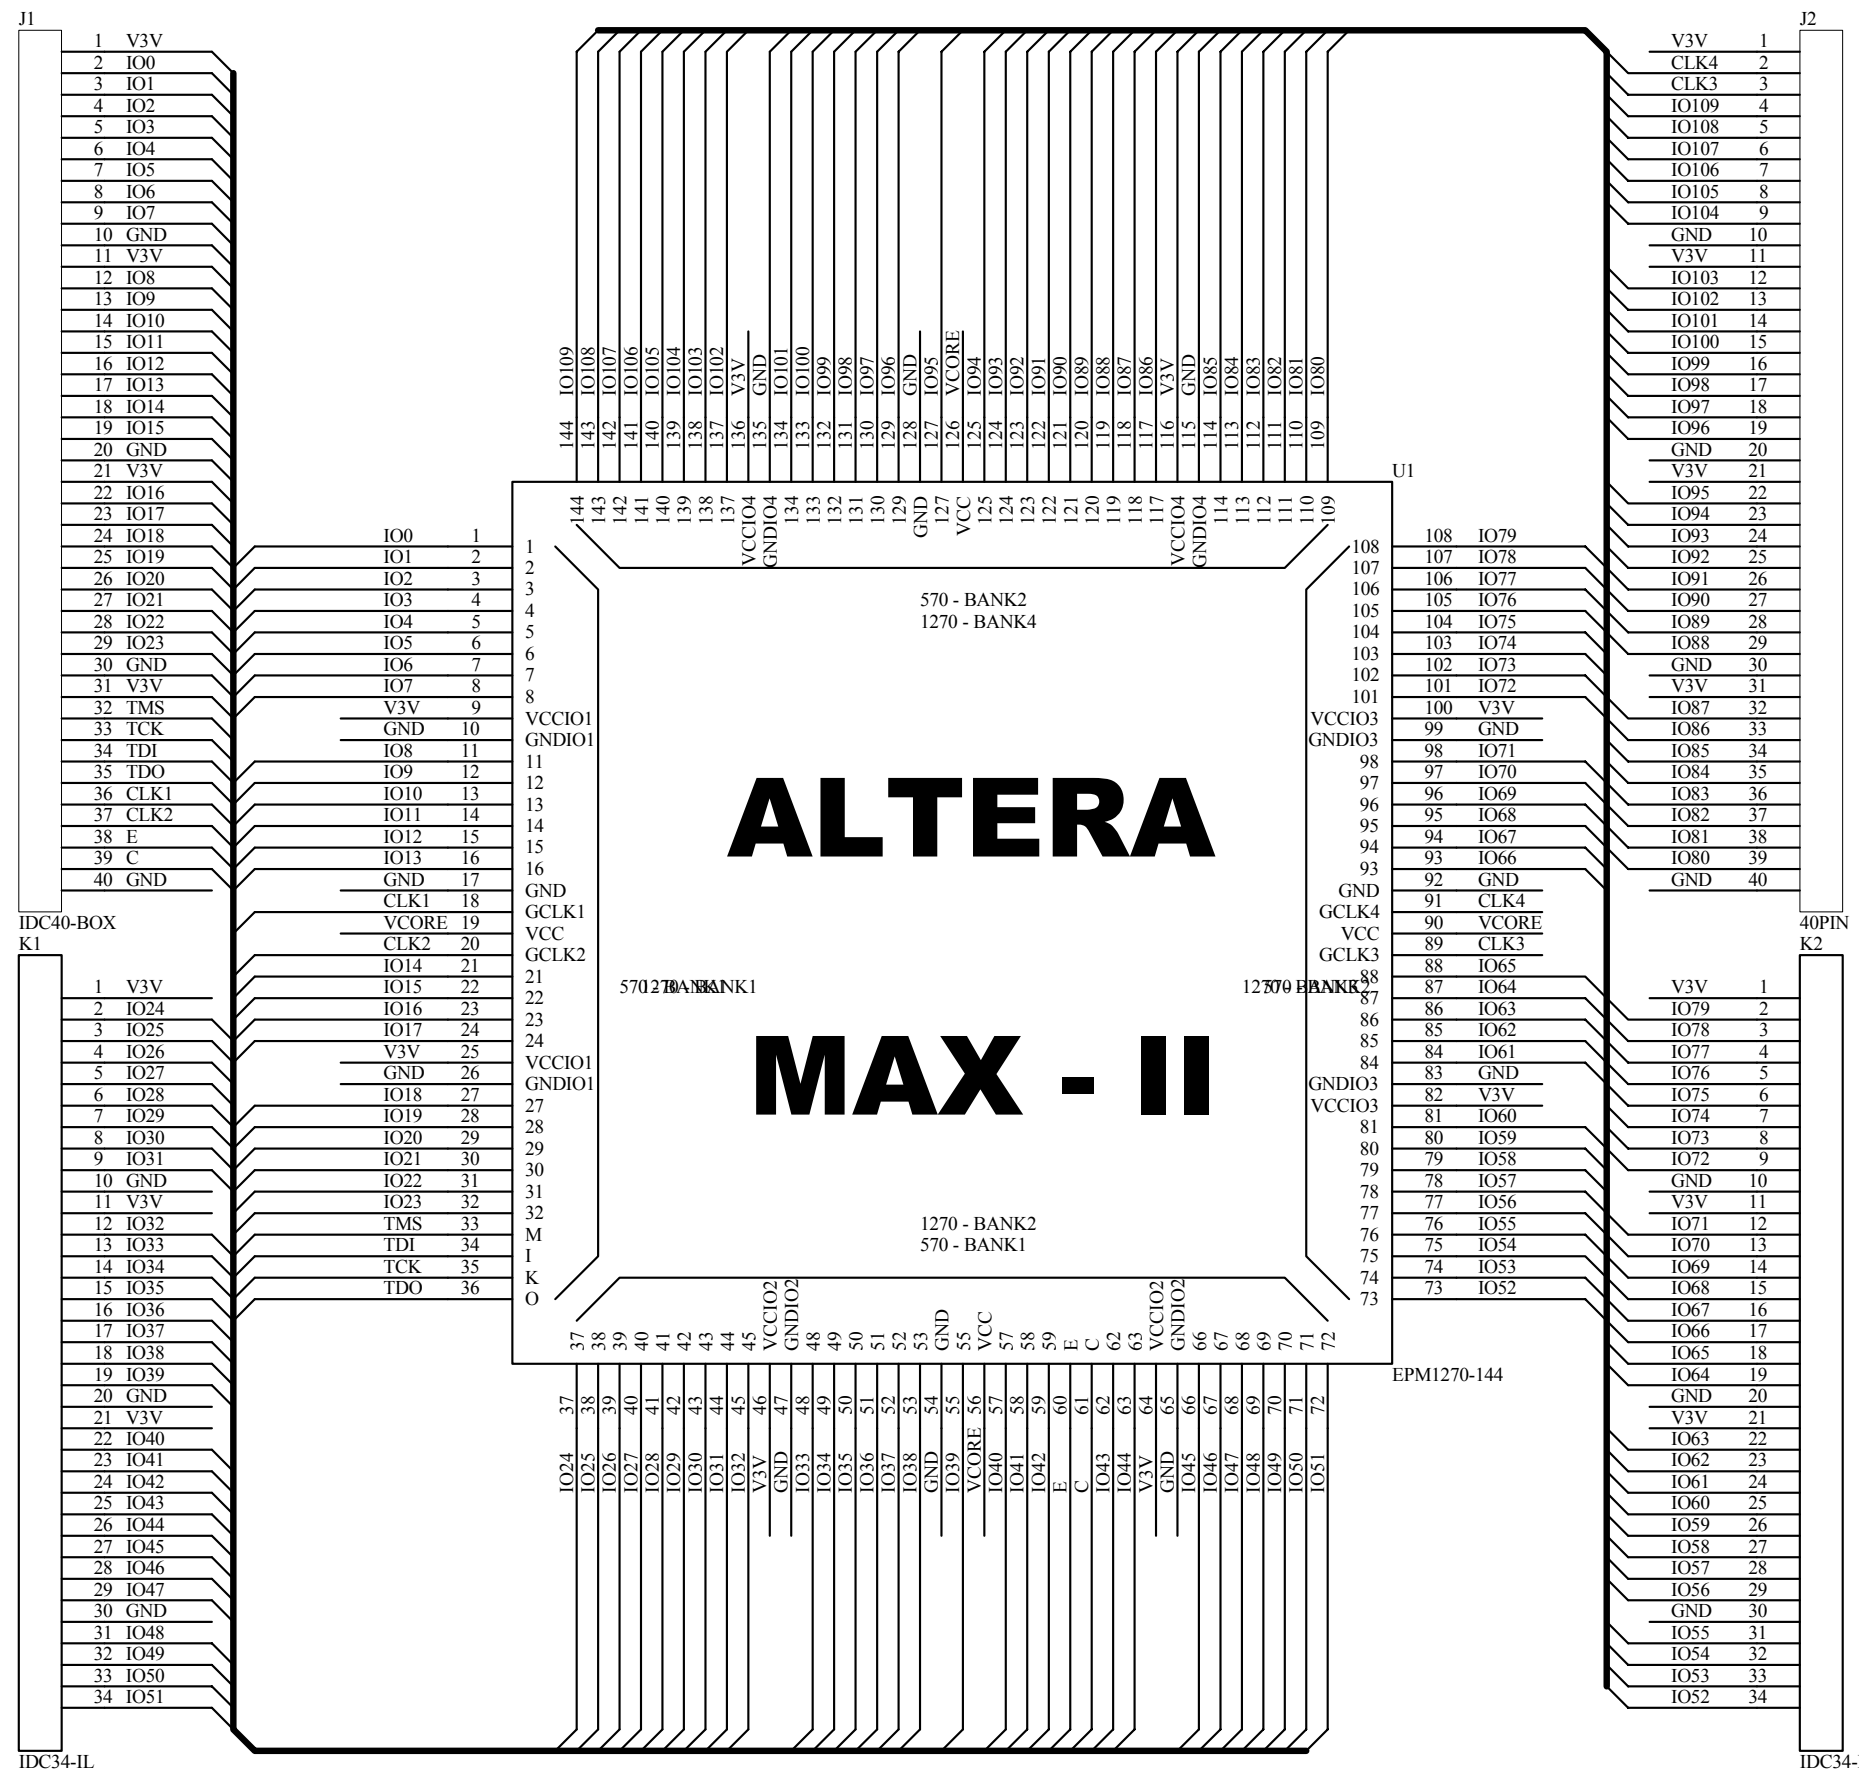

Title		
Size	Number	Revision
A3		
Date:	18-Mar-2007	Sheet of
File:	C:\Documents and Settings\Vincent\Desktop\maxlab3\maxlab.ddb	

Title		
Size	Number	Revision
B		
Date:	18-Mar-2007	Sheet of
File:	C:\Documents and Settings\Vincent\Desktop\Drawlab\maxlab.ddb	

Title		
Size	Number	Revision
B		
Date:	18-Mar-2007	Sheet of
File:	C:\Documents and Settings\Vincent\Desktop\Drawlab5\maxlab.ddb	

Title		
Size	Number	Revision
B		
Date:	18-Mar-2007	Sheet of
File:	C:\Documents and Settings\Vincent\Desktop\Drawlab\maxlab.ddb	