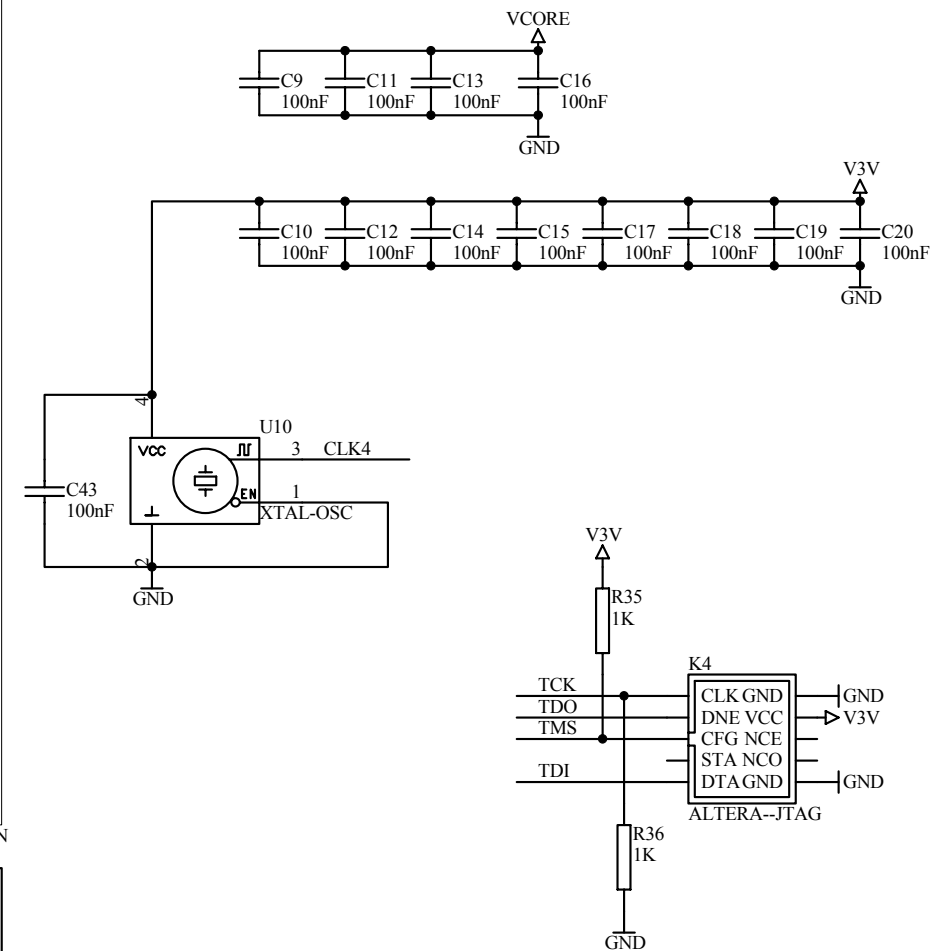

Title		
Size	Number	Revision
A3		
Date:	18-Mar-2007	Sheet of
File:	C:\Documents and Settings\Vincent\Desktop\maxlab3\maxlab.ddb	

Title		
Size	Number	Revision
B		
Date:	18-Mar-2007	Sheet of
File:	C:\Documents and Settings\Vincent\Desktop\Drawlab\maxlab.ddb	

Title		
Size	Number	Revision
B		
Date:	18-Mar-2007	Sheet of
File:	C:\Documents and Settings\Vincent\Desktop\Drawlab5\maxlab.ddb	

Title		
Size	Number	Revision
B		
Date:	18-Mar-2007	Sheet of
File:	C:\Documents and Settings\Vincent\Desktop\Drawlab\maxlab.ddb	

J8

- ESR1
- ISR1
- SSR1
- OSR1
- ER1
- CS+4
- CS+2

CLOCK OSCILLATOR