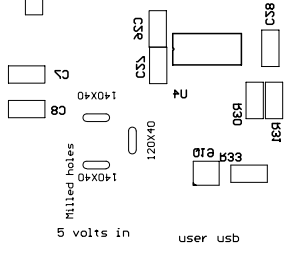

Title		
Size	Number	Revision
B		
Date:	18-Mar-2007	Sheet of
File:	C:\Documents and Settings\Vincent\Desktop\Drawlab5\maxlab.ddb	

Title		
Size	Number	Revision
B		
Date:	18-Mar-2007	Sheet of
File:	C:\Documents and Settings\Vincent\Desktop\Drawlab\maxlab.ddb	

J8

- ESR1
- ISR1
- SSR1
- OSR1
- ER1
- CS+4
- CS+2

CLOCK OSCILLATOR