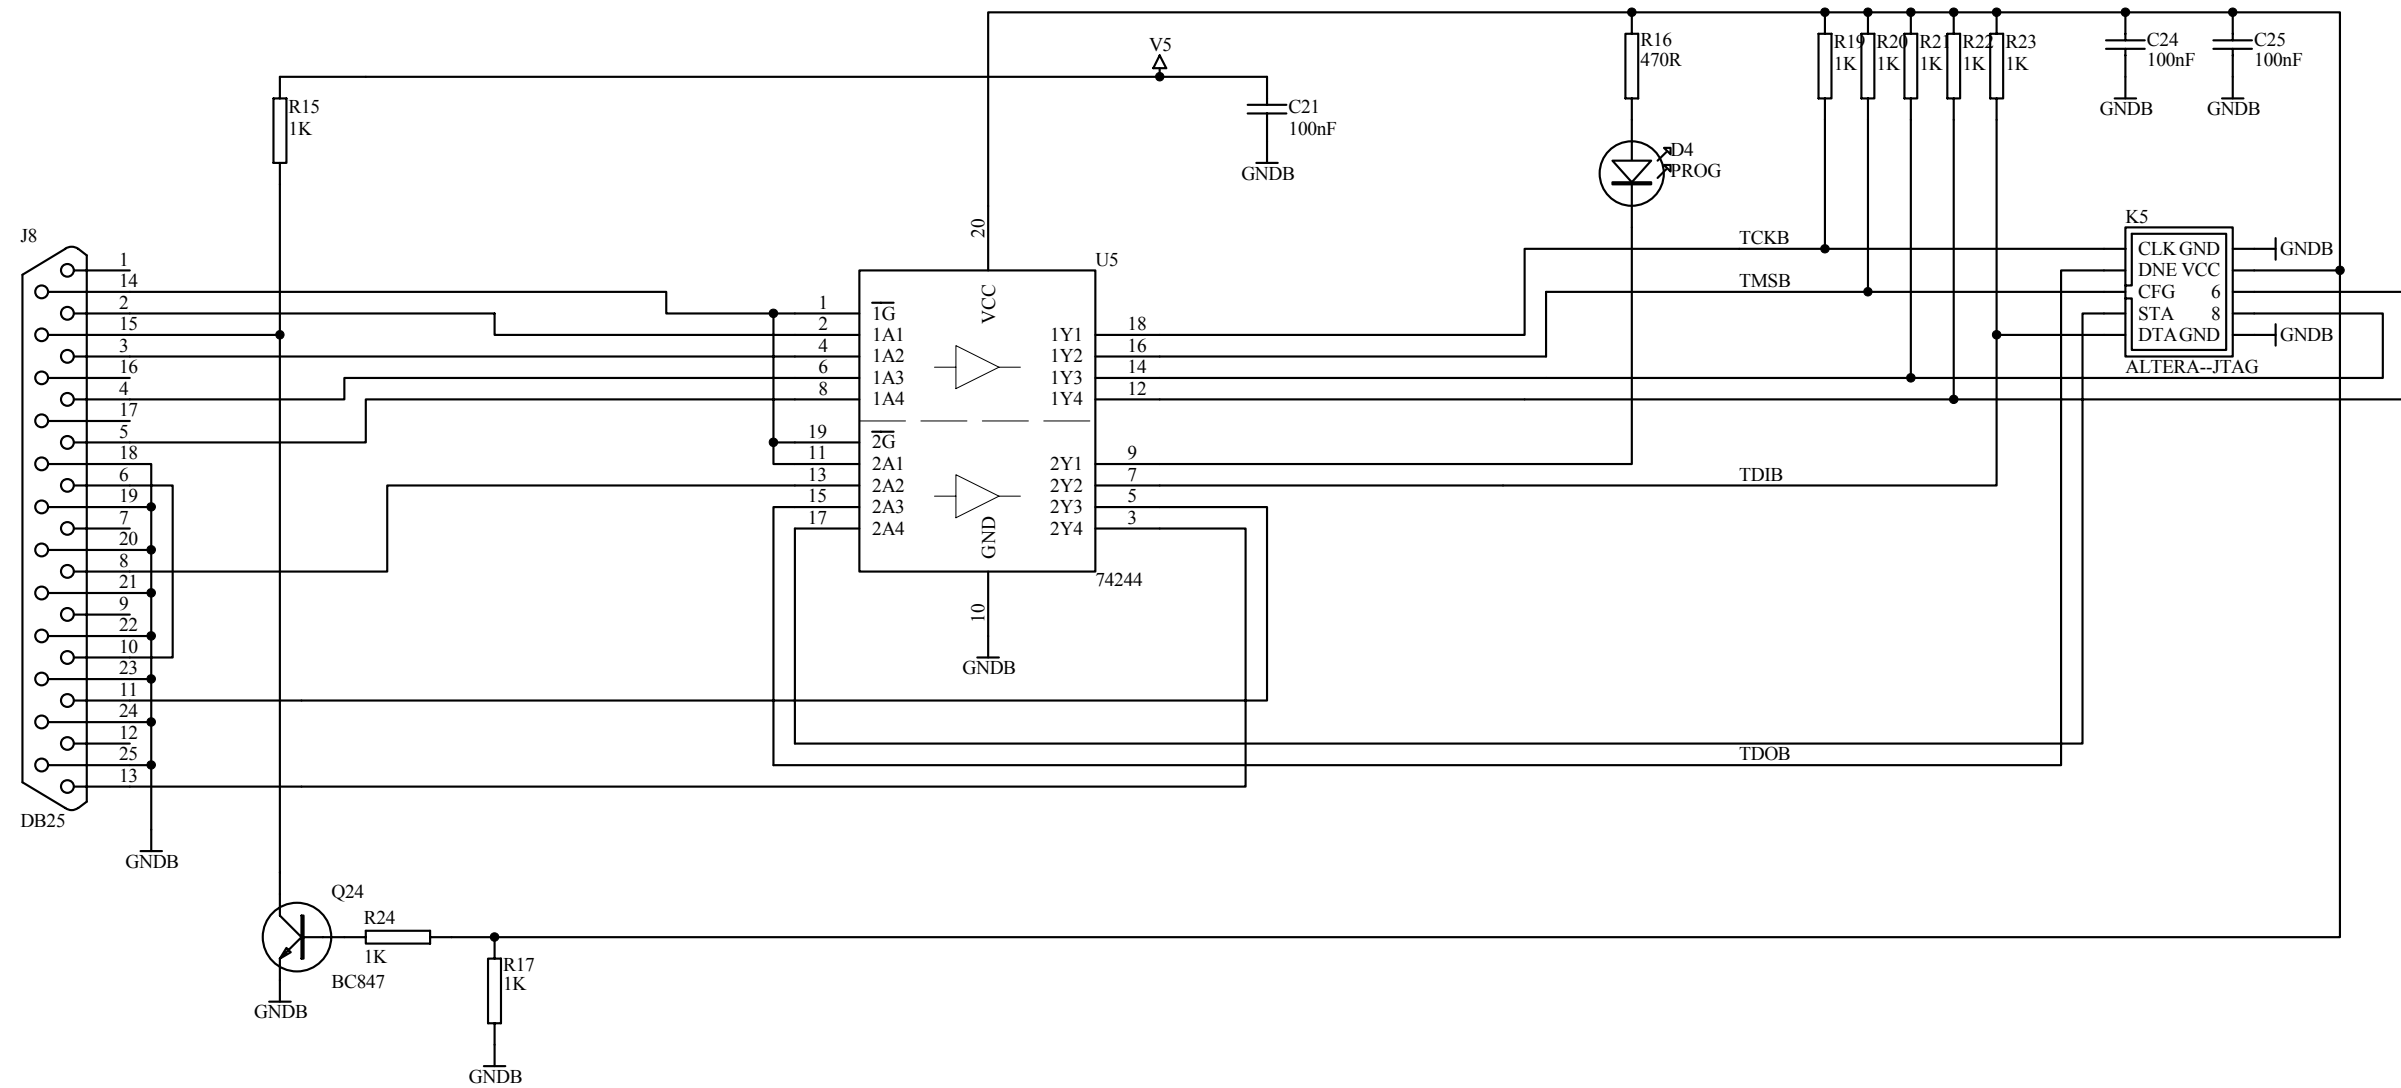

Title		
Size	Number	Revision
B		
Date:	18-Mar-2007	Sheet of
File:	C:\Documents and Settings\Vincent\Desktop\Drawlab5\maxlab.ddb	

Title		
Size	Number	Revision
B		
Date:	18-Mar-2007	Sheet of
File:	C:\Documents and Settings\Vincent\Desktop\Drawlab\maxlab.ddb	

J8

- ESR1
- ISR1
- SSR1
- OSR1
- ER1
- CS+4
- CS+2

CLOCK OSCILLATOR