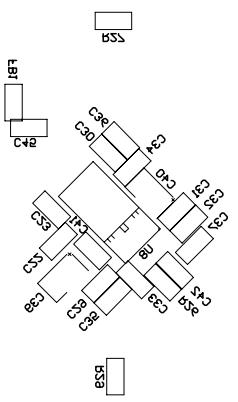

- ESR1
- ISR1
- SSR1
- OSR1
- ER1
- CS+4
- CS+2