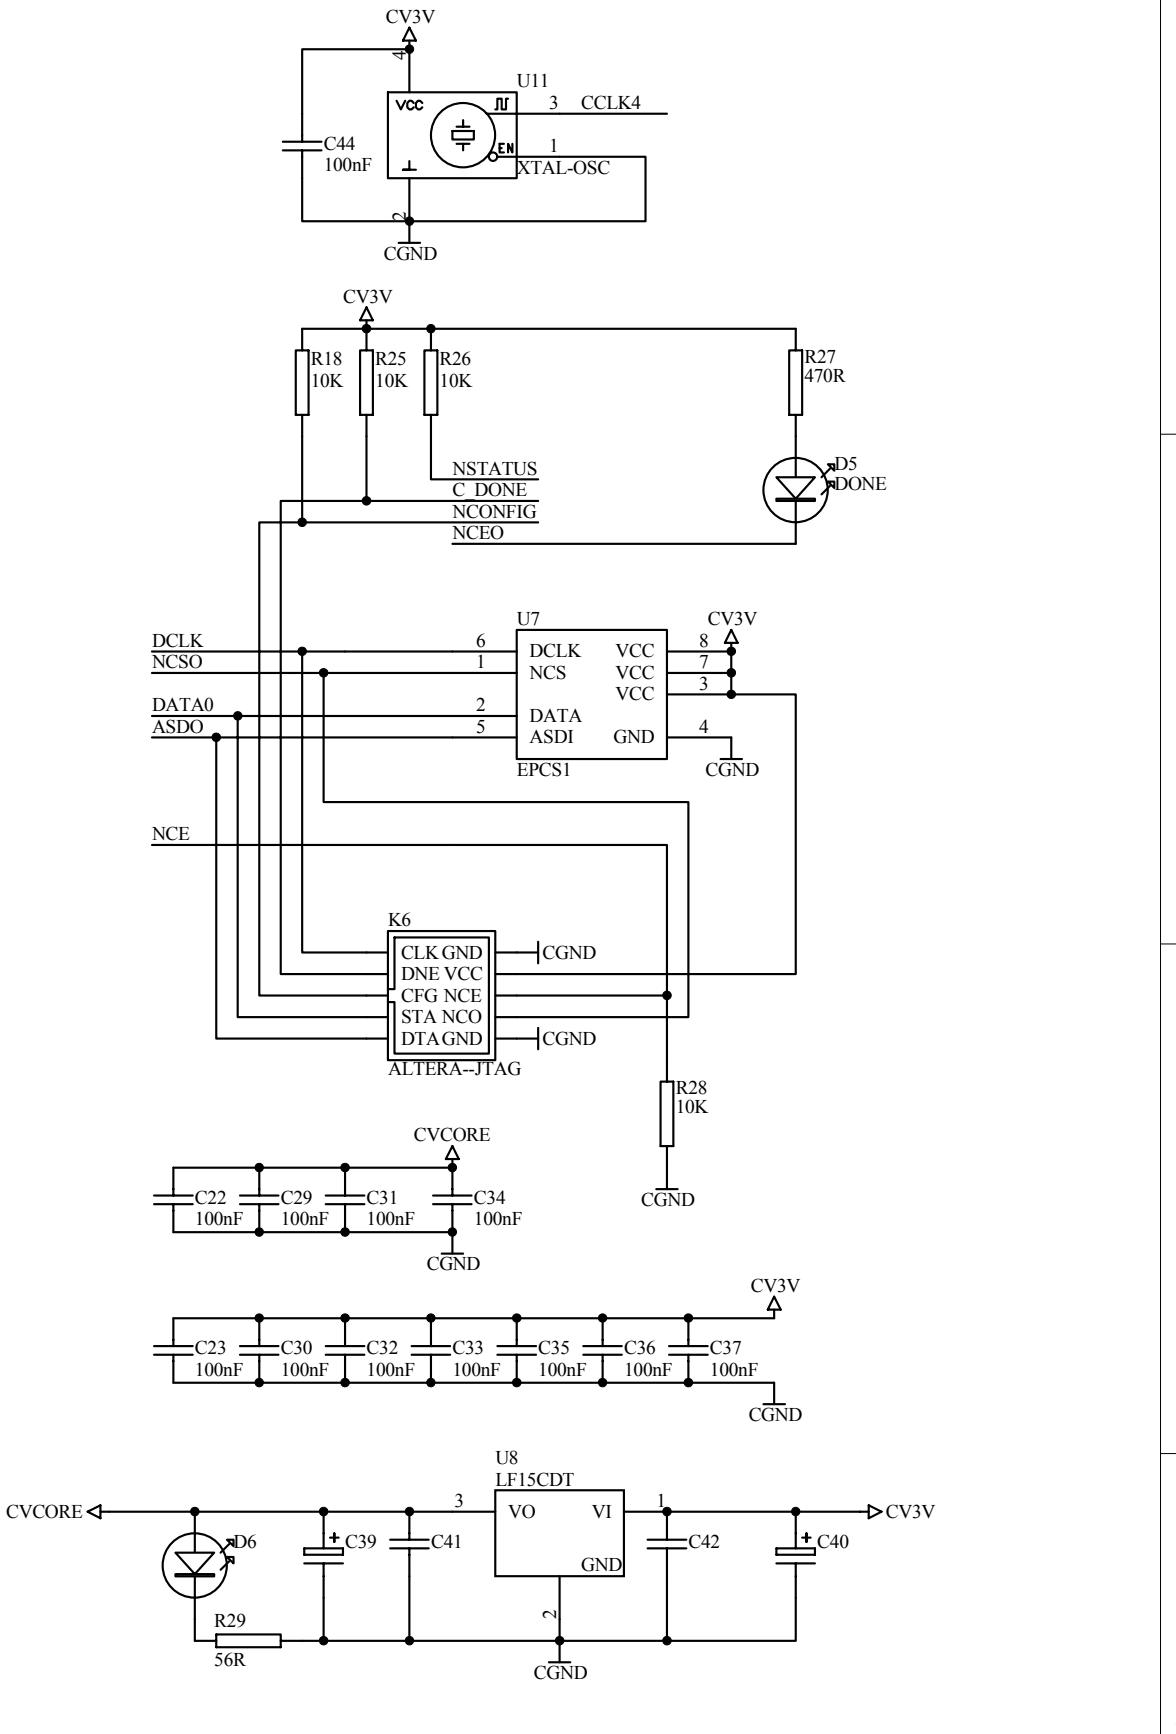

Title		
Size	Number	Revision
A3		
Date:	18-Mar-2007	Sheet of
File:	C:\Documents and Settings\Vincent\Desktop\maxlab3\maxlab.ddb	

Title		
Size	Number	Revision
B		
Date:	18-Mar-2007	Sheet of
File:	C:\Documents and Settings\Vincent\Desktop\Drawlab\maxlab.ddb	

Title		
Size	Number	Revision
B		
Date:	18-Mar-2007	Sheet of
File:	C:\Documents and Settings\Vincent\Desktop\Drawlab5\maxlab.ddb	

Title		
Size	Number	Revision
B		
Date:	18-Mar-2007	Sheet of
File:	C:\Documents and Settings\Vincent\Desktop\Drawlab\maxlab.ddb	

J8

- ESR1
- ISR1
- SSR1
- OSR1
- ER1
- CS+4
- CS+2

CLOCK OSCILLATOR