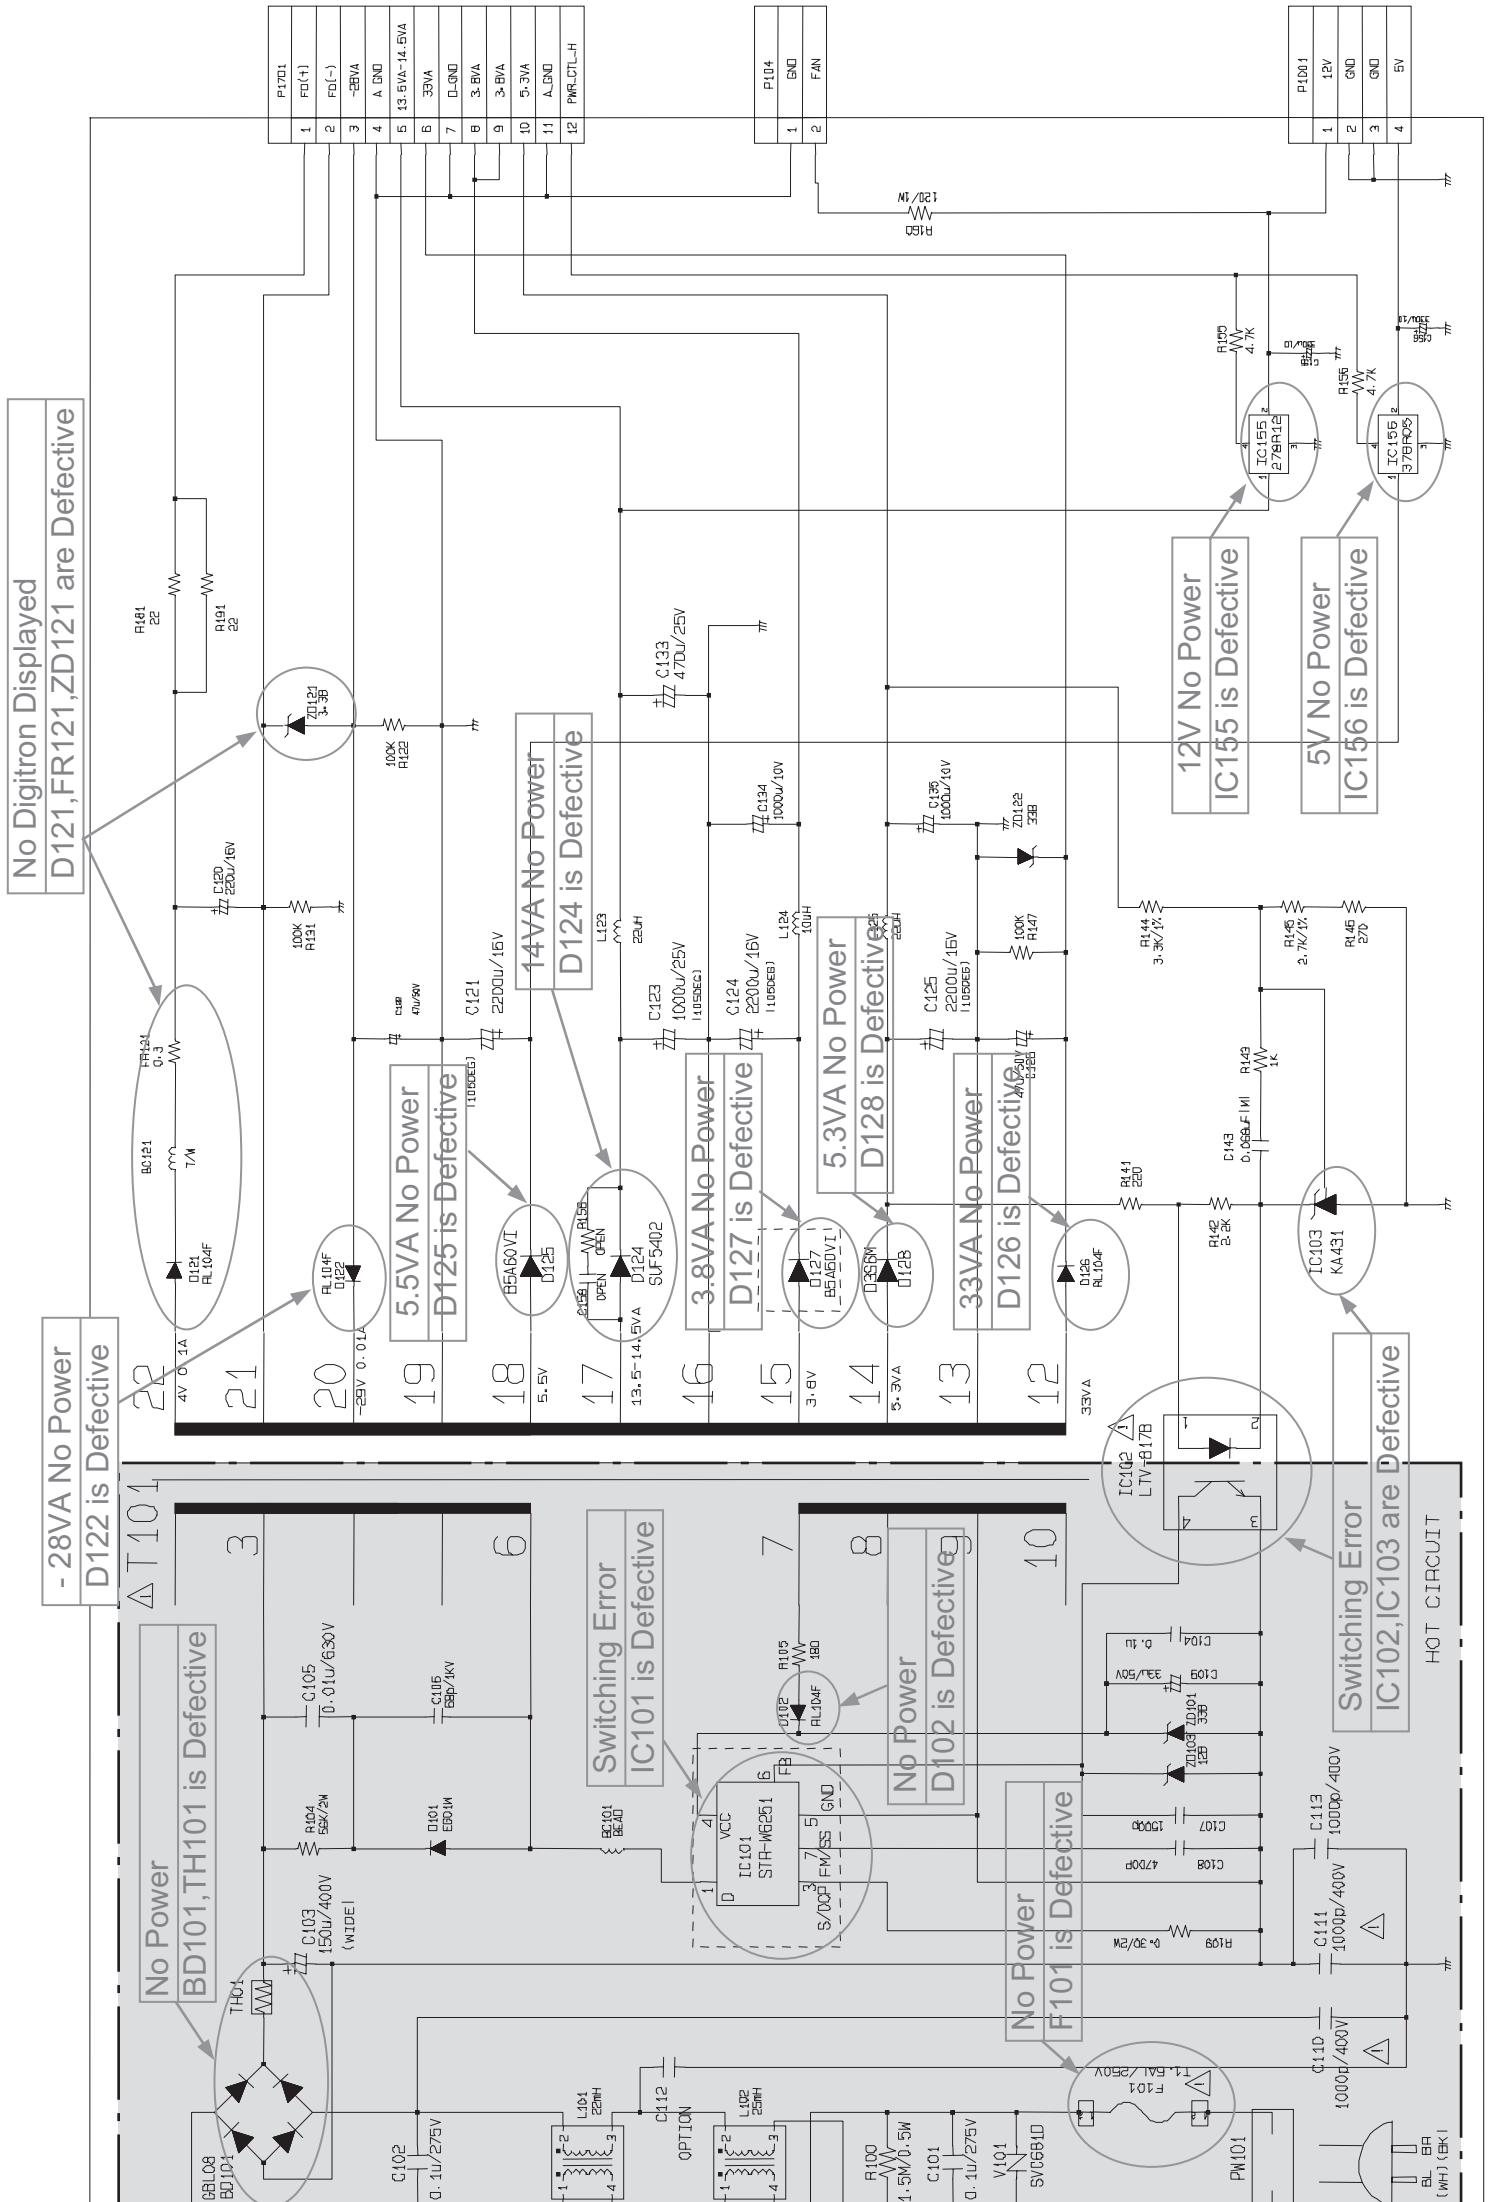

REVISION 1307 REVISED

No Digitron Displayed
D121,FR121,ZD121 are Defective

- 28VA No Power
D122 is Defective

No Power
BD101,TH101 is Defective

Switching Error
IC101 is Defective

No Power
D102 is Defective

No Power
F101 is Defective

Switching Error
IC102,IC103 are Defective

5.5VA No Power
D125 is Defective

14VA No Power
D124 is Defective

3.8VA No Power
D127 is Defective

5.3VA No Power
D128 is Defective

33VA No Power
D126 is Defective

12V No Power
IC155 is Defective

5V No Power
IC156 is Defective